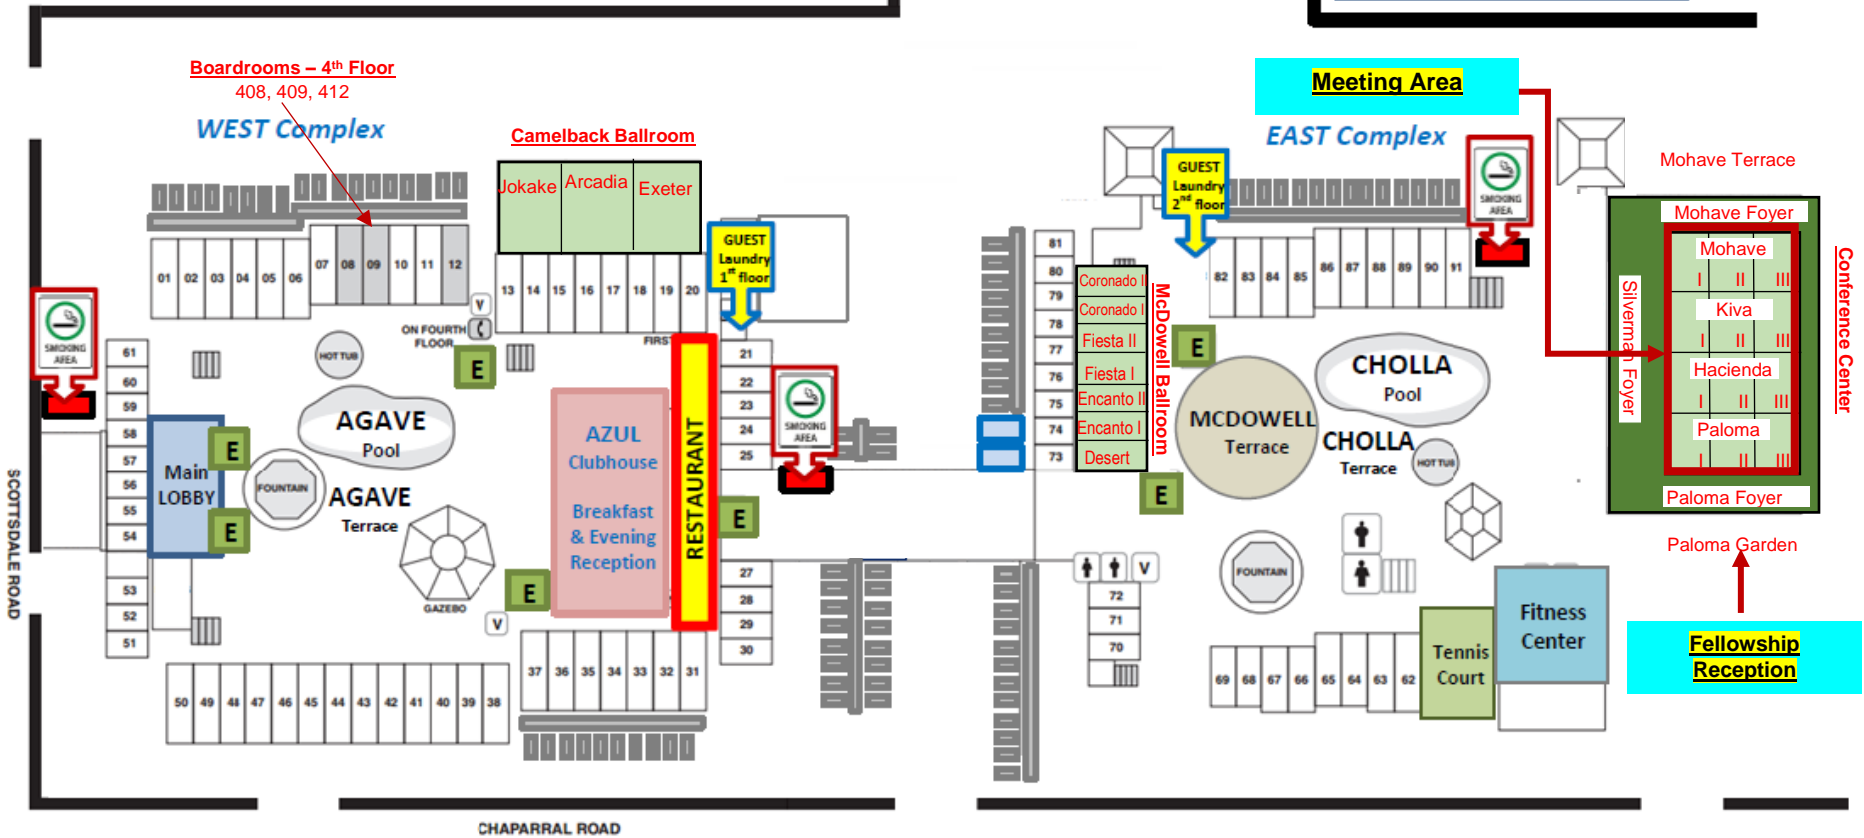

COMPLIMENTARY BREAKFAST
Mon to Fri: 6:00am to 9:30am
Sat & Sun: 7:00am to 10:00am

COMPLIMENTARY EVENING RECEPTION (DRINKS)
Nightly: 5:30pm to 7:30pm

RESTAURANT & BAR
Mon to Sat: 11:00am to 11:00pm
Sunday: 11:00am to 10:00pm

Boardrooms – 4th Floor
408, 409, 412

Meeting Area